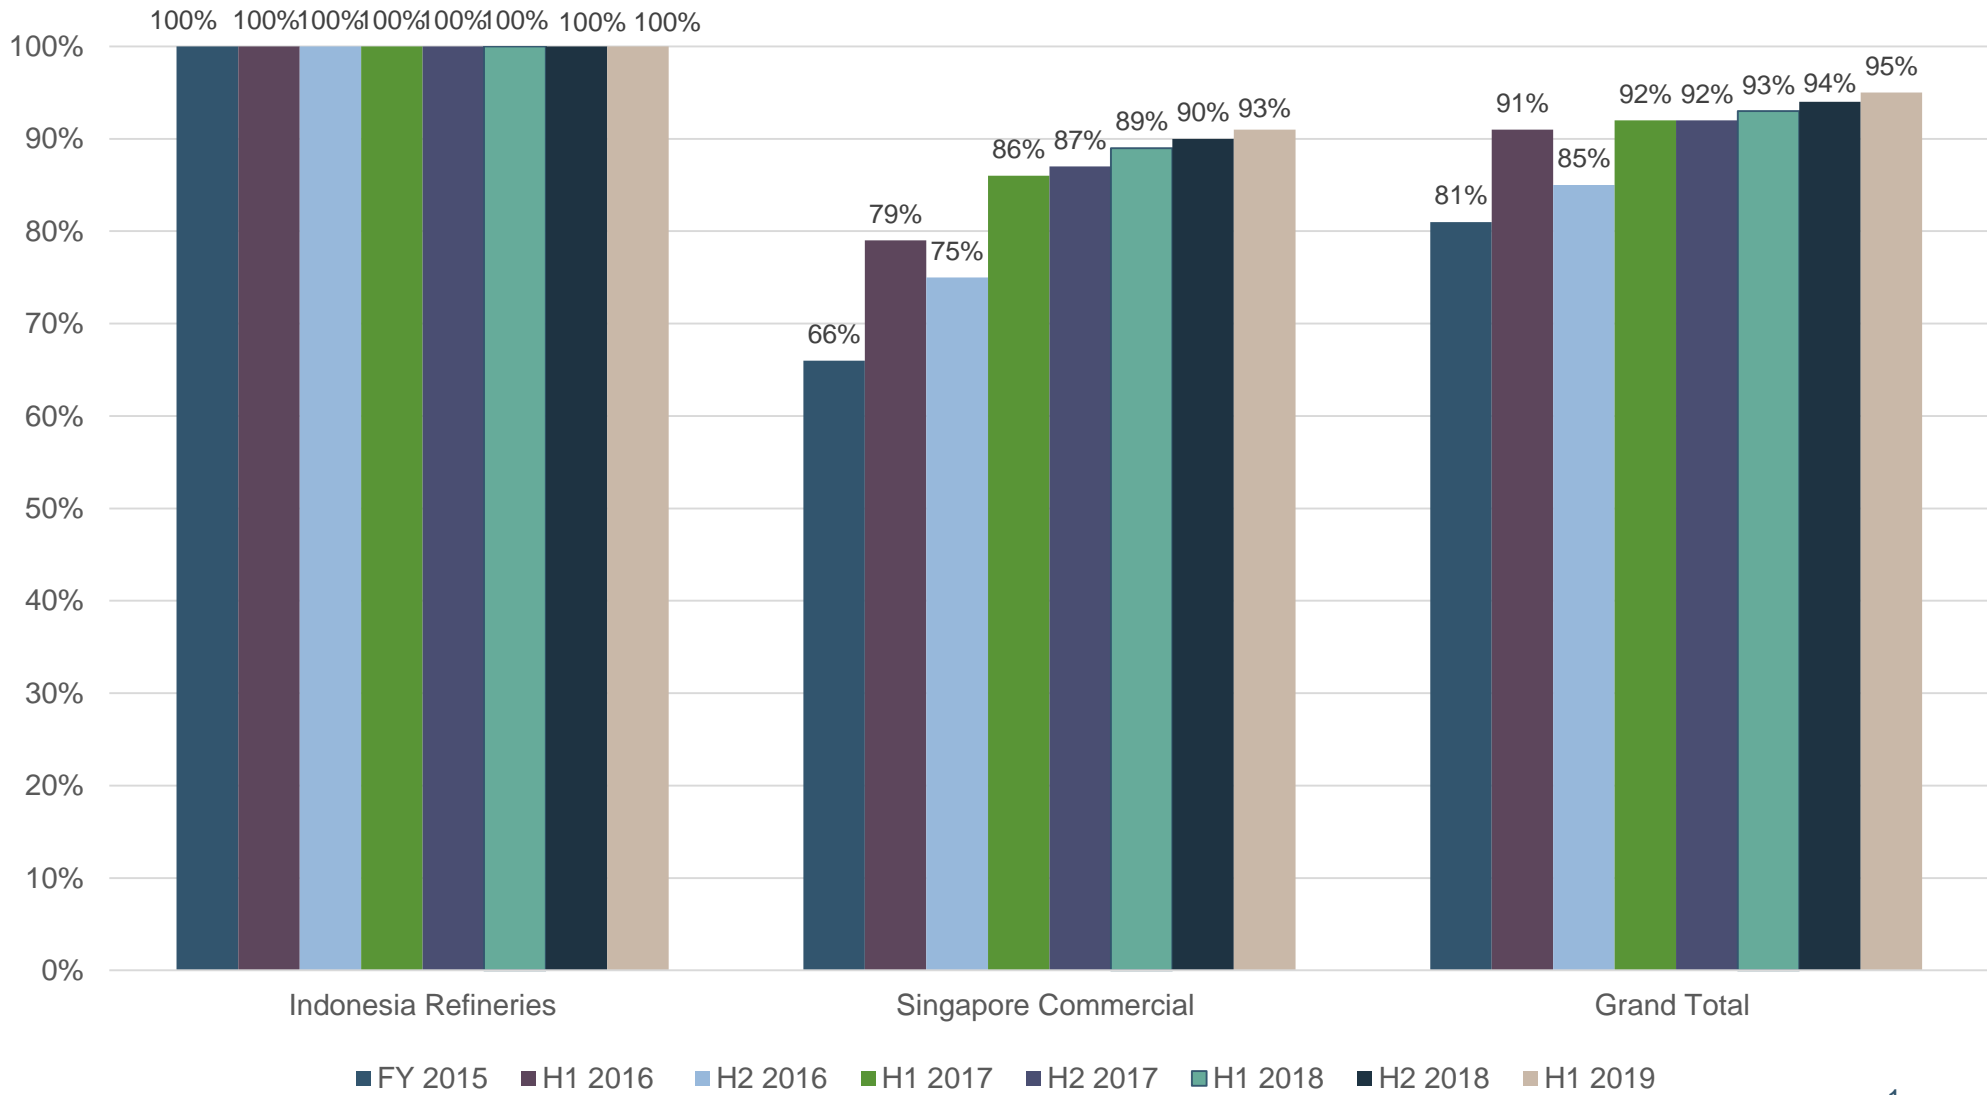

Traceability to Mill (2015-2019) - verified by Earthworm Foundation

Traceability break down by Origin load ports – H1 2019

- CONFIDENTIAL -

Total LDC Palm traceability

Palm Kernel Oil Traceability

Palm Oil Traceability