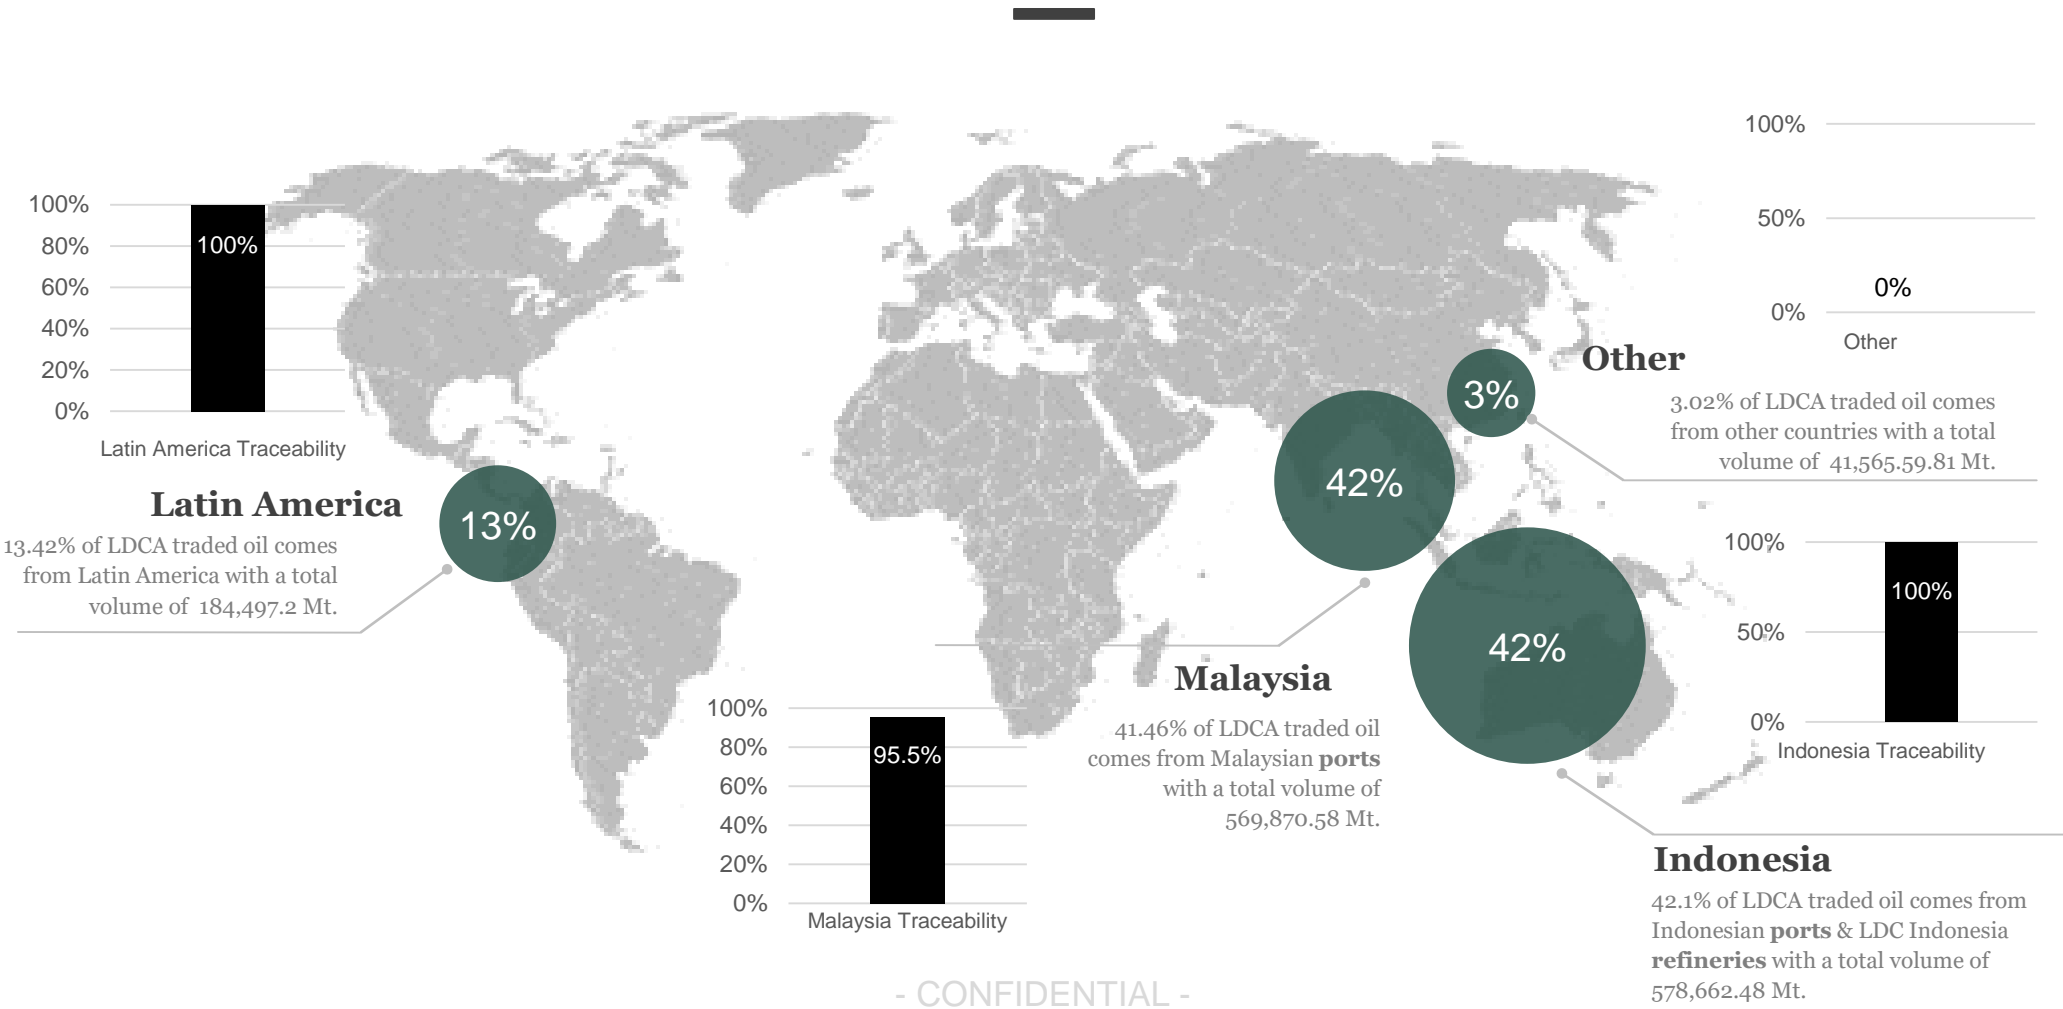

Traceability to Mill (2015-2019) - verified by Earthworm Foundation

Traceability break down by Origin load ports – H1 2019

- CONFIDENTIAL -

Total LDC Palm traceability

Palm Kernel Oil Traceability

Palm Oil Traceability

Volume breakdown by Singapore Commercial and LDC Indonesia Refineries – H1 2019

•For additional information on the LDC 2 refinery assets in Indonesia, please refer to the below link :
•<https://www ldc com id/en/>