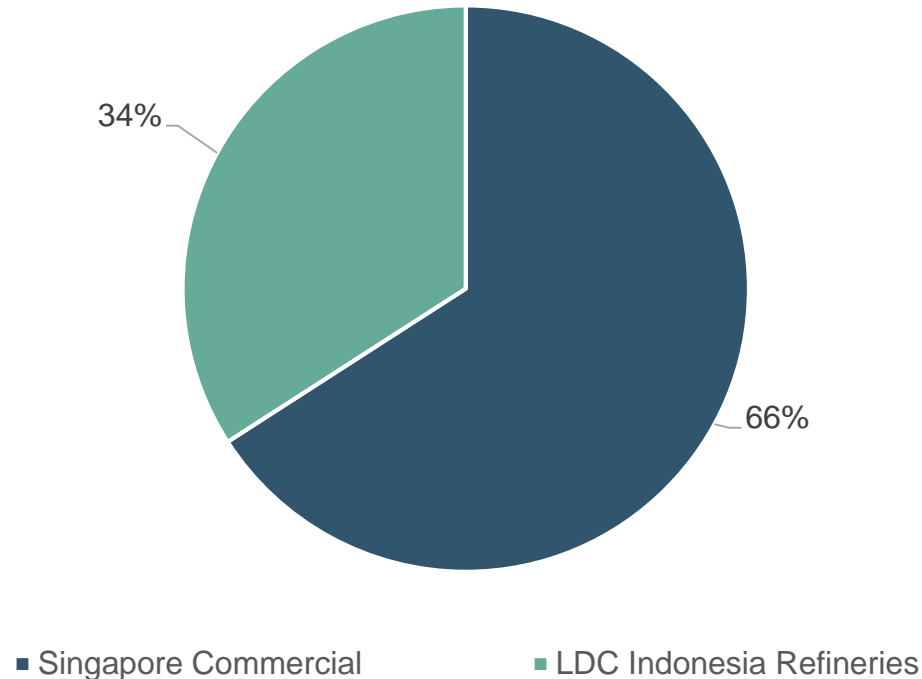

Traceability to Mill (2015-2019) - verified by Earthworm Foundation

Traceability break down by Origin load ports – H1 2019

- CONFIDENTIAL -

Total LDC Palm traceability

Palm Kernel Oil Traceability

Palm Oil Traceability

Volume breakdown by Singapore Commercial and LDC Indonesia Refineries – H1 2019

•For additional information on the LDC 2 refinery assets in Indonesia, please refer to the below link :
•<https://www ldc com id/en/>